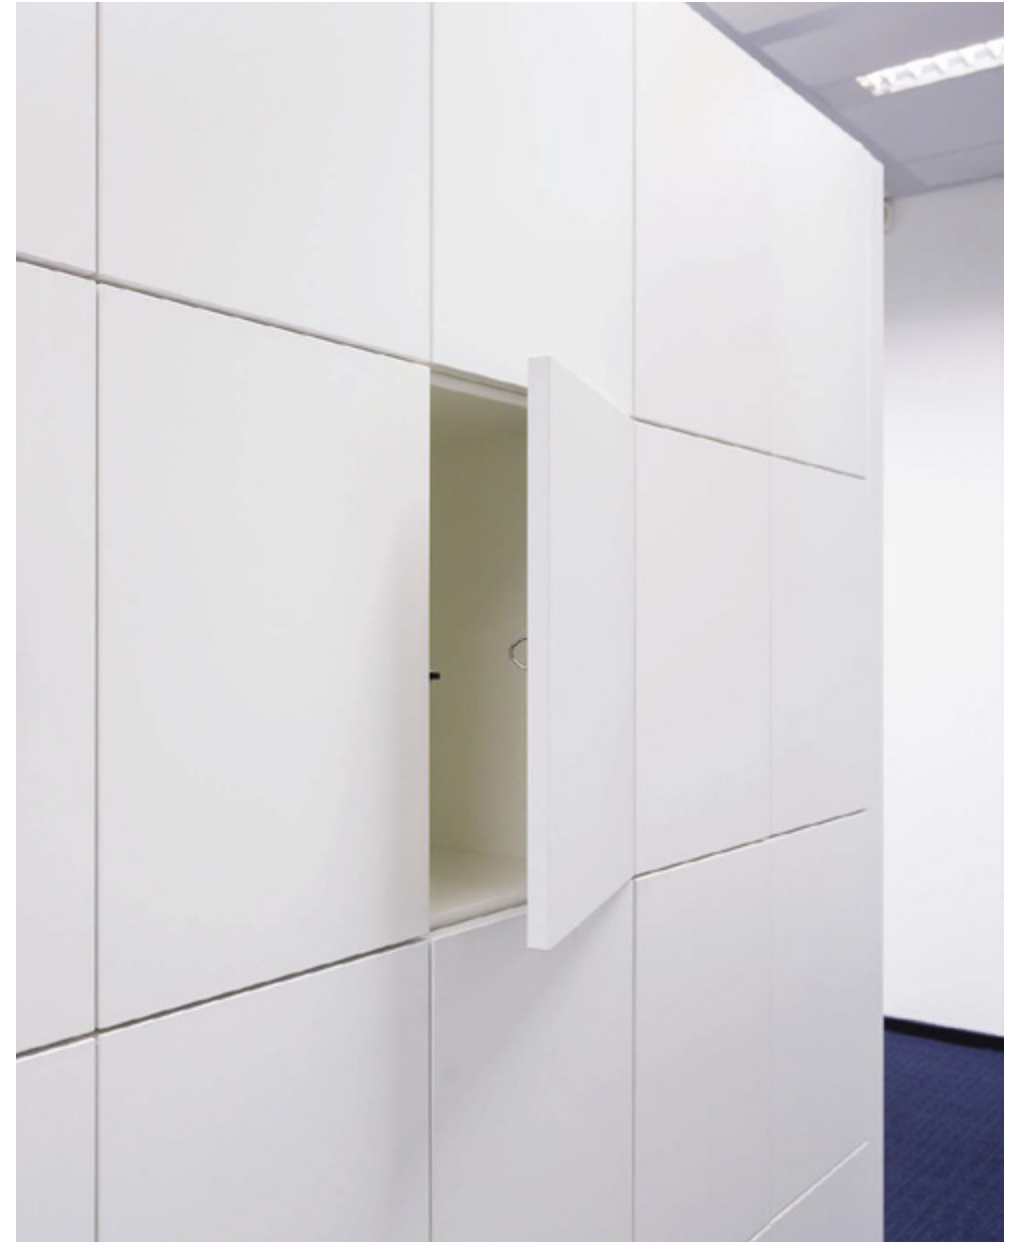

MMK is a locker design-friendly electronic locking solution as it doesn't visually interfere with modern, clean-line locker designs, and is what office interior designers have always wanted.

MMK is also a great cost saving solution as it reduces the number of RFID user interfaces needed for your electronic locking solution.