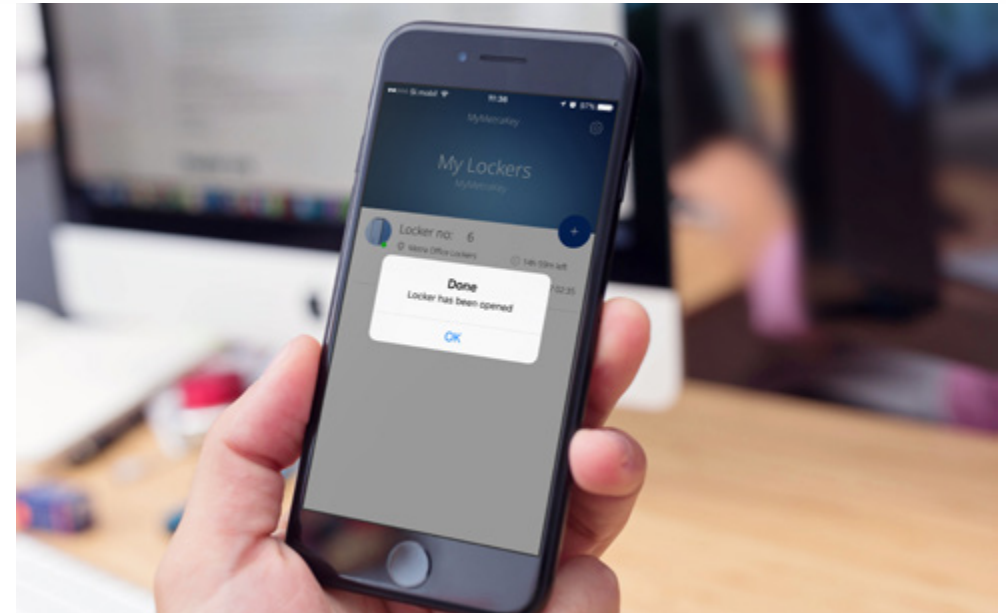

“LIFE-SAVINGLY” USEFUL

AS A BACKUP KEY

You are in a hurry to get to an early presentation and mustn't be late. You arrive a minute before the start, just enough time to take the script from your locker...Huh, where have I left my locker card? No problem.

AS A REMOTE KEY

Your colleague needs a case study you have prepared for a meeting with an important client but you are stuck at the airport in another country, and your case study is locked in your office locker? No problem.

MYMETRAKEY IS DESIGNED TO PROVIDE USER-FRIENDLY AND SECURE LOCKER USE FOR EACH LOCKER USER.

Contact us for more information on the MyMetraKey solution for your organisation's lockers.