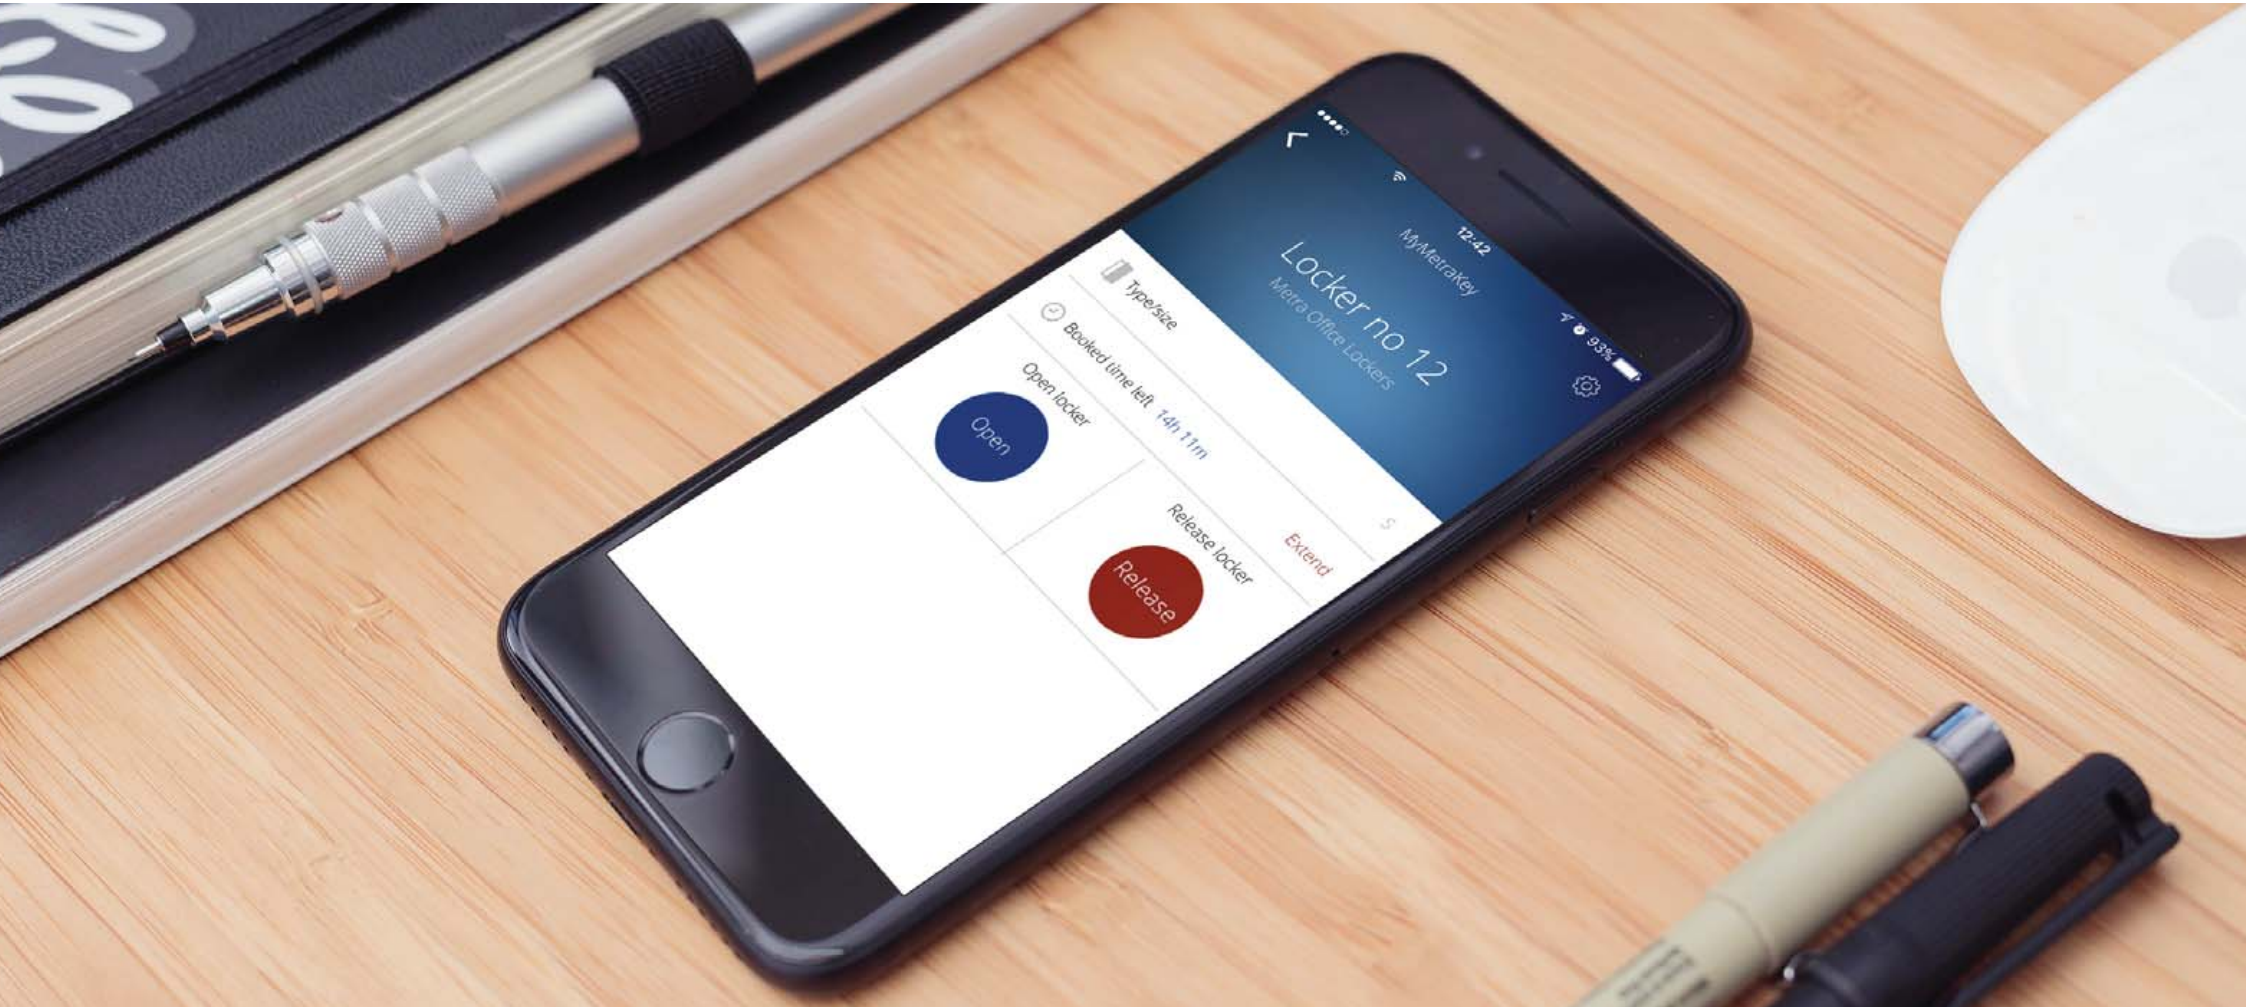

MOBILE APP FOR LOCKERS

Remote and mobile management of electronic lockers

EASY & SECURE

TRANSFORMING LOCKER MANAGEMENT

In today's business world of multi-tasking, meetings, phone calls or other stressful daily chores, it's easy to leave your office locker card on your desk or in your drawer at home.

The MyMetraKey (MMK) mobile app works similarly to RFID smart cards or tags - but with two important exceptions - you can remotely open or manage a locker, and you can do it without a Metra RFID user interface.

MMK is a locker design-friendly electronic locking solution as it doesn't visually interfere with modern, clean-line locker designs, and is what office interior designers have always wanted.

MMK is also a great cost saving solution as it reduces the number of RFID user interfaces needed for your electronic locking solution.

MMK APP FUNCTIONS

- Remotely unlock and open your locker
- Remotely book a free rental locker
- Remotely choose size of a locker (if available)
- Remotely choose the time period for locker usage
- Remotely extend the time period for locker usage
- Remotely end a locker usage - "release" a locker