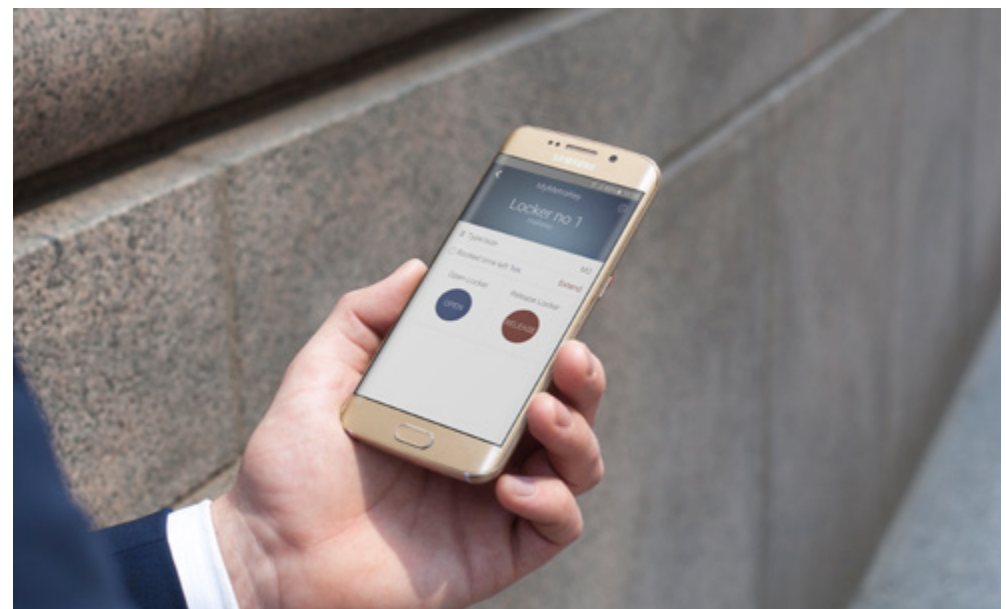

“LIFE-SAVINGLY” USEFUL

AS A BACKUP KEY

You are in a hurry to get to an early presentation and mustn't be late. You arrive a minute before the start, just enough time to take the script from your locker...Huh, where have I left my locker card? No problem.

AS A REMOTE KEY

Your colleague needs a case study you have prepared for a meeting with an important client but you are stuck at the airport in another country, and your case study is locked in your office locker? No problem.

MYMETRAKEY IS DESIGNED TO PROVIDE USER-FRIENDLY AND SECURE LOCKER USE FOR EACH LOCKER USER.

Contact us for more information on the MyMetraKey solution for your organisation's lockers.